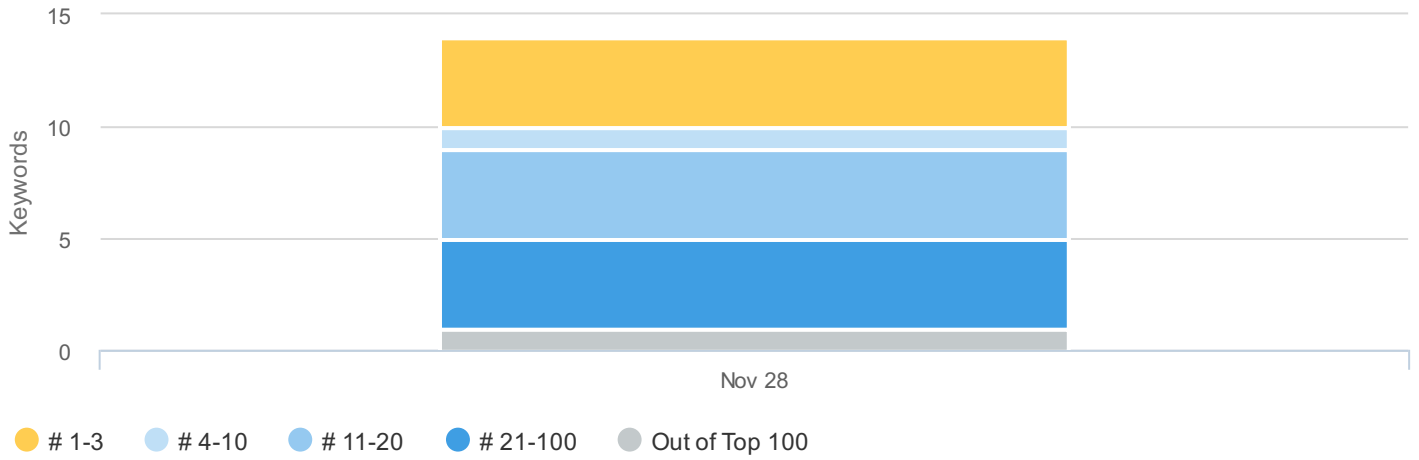

Top 20

9

new 0
lost 0

Top 100

13

new 0
lost 0

Position Tracking: Rankings Distribution Chart

archhouse.ie | Desktop, Athlone, County Westmeath, Ireland (Google) | Organic | Nov 29, 2019

Position Tracking: Top Competitors Chart

archhouse.ie | Desktop, Athlone, County Westmeath, Ireland (Google) | Organic | Nov 29, 2019

Position Tracking: Top Competitors by Visibility

archhouse.ie | Desktop, Athlone, County Westmeath, Ireland (Google) | Organic | Nov 29, 2019